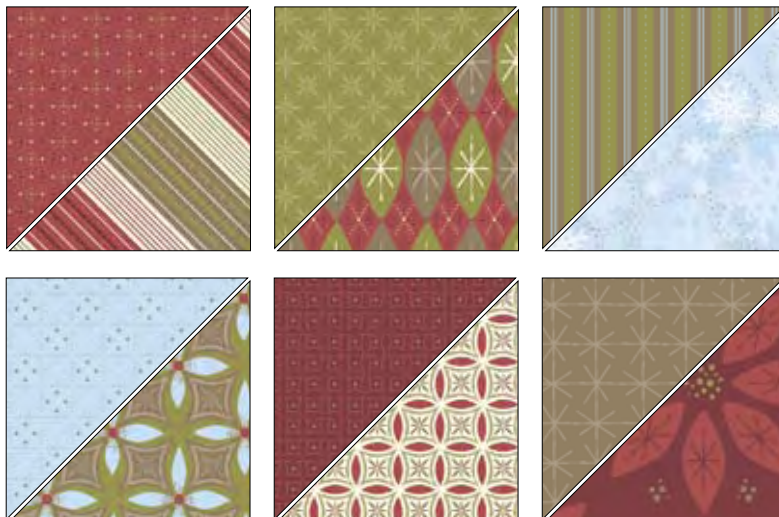

Just In Thyme!

It's time to celebrate the holidays with a festive offer that matches the season. Our exclusive Holiday Thyme double-sided Designer Series paper is perfect for making festive and trendy holiday cards, party invitations, gift wrap, or scrapbook memories. With so many great projects, you'll need more than one package. Check out the patterns below!

Pattern swatches shown at 50%